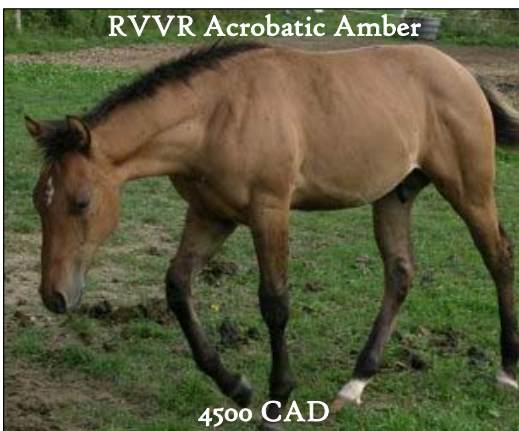

DOB: 13. April 2007
Gender: Gelding
Color: Dun
Height: 15.1 h (at maturity)
Registered: AQHA, FQHA: 91.9%
Training: Ground Work
Suited best for team penning or cutting.